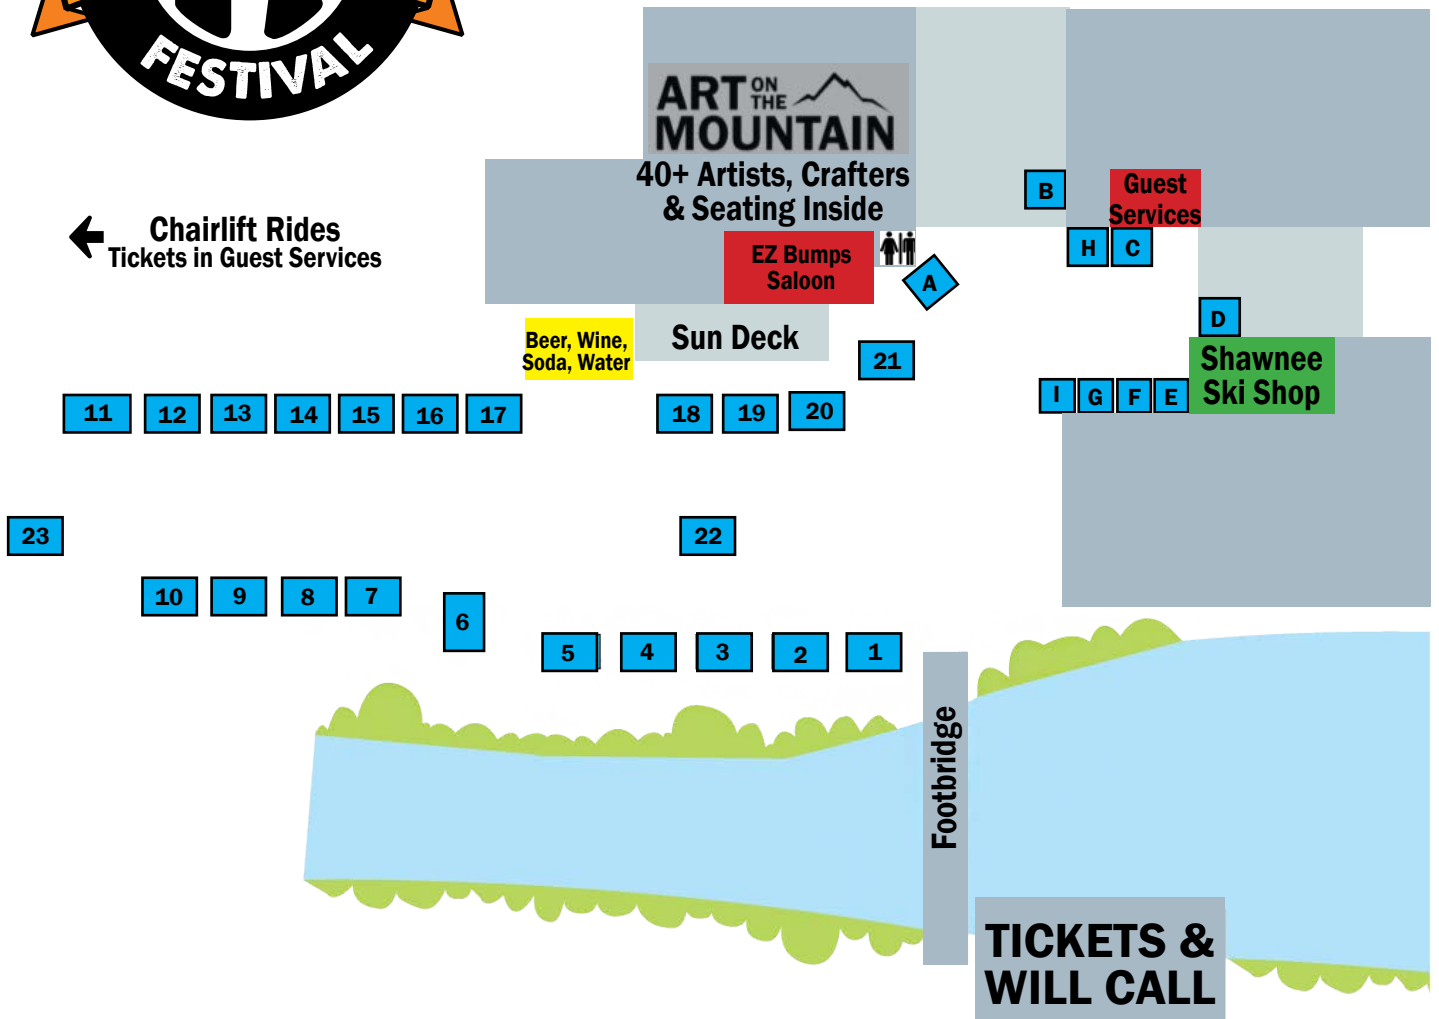

11:00 am - 1:30 pm - Tracksuit Panda with Christian Porter  
2:30 pm - 5:00 pm - Between Hope and the Highway

**KIDS COURTYARD**

11:00 am - 1:00 pm Saturday  
11:30 am - 1:30 pm Sunday  
Macaroni the Clown with impromptu juggling, magic, unicycling, and balloon art.

# ART ON THE MOUNTAIN

Tag your photos  
on Instagram  
#MyShawnee

← Chairlift Rides  
Tickets in Guest Services

**Vendors, entertainment and schedule are subject to change without notice**

- |                            |                                  |                           |
|----------------------------|----------------------------------|---------------------------|
| 1 Heeters Ice Cream Truck  | 12 Makin Whoopie Pies            | A VALOR Clinic Foundation |
| 2 Michele's Bistro         | 13 The Nacho Depot               | B Rob Stuff Design        |
| 3 Empanada Guy             | 14 Rock Hard Pickles             | C Cutco Cutlery           |
| 4 Chilin Food Cart         | 15 Sauced and Rubbed Fine Food   | D Bath Fitter             |
| 5 The Perk Up Truck        | 16 Ezee Concessions              | E Dougs Got Wood          |
| 6 Aaron's Tacos            | 17 Uncle Paul's Stuffed Pretzels | F Poconomoe Crafts        |
| 7 Bob-B-Q Sliders & Sides  | 18 WOW Foods                     | G Silk Screening          |
| 8 TAJI Seafood Truck       | 19 The Brownie Bar               | H Sundance                |
| 9 Ray's Porketta           | 20 Square Fare                   | I Green Mountain Energy   |
| 10 Everything About Crepes | 21 Bull & Bear                   |                           |
| 11 Natural Vibes           | 22 Speckled Lemonade             |                           |
|                            | 23 The Q                         |                           |